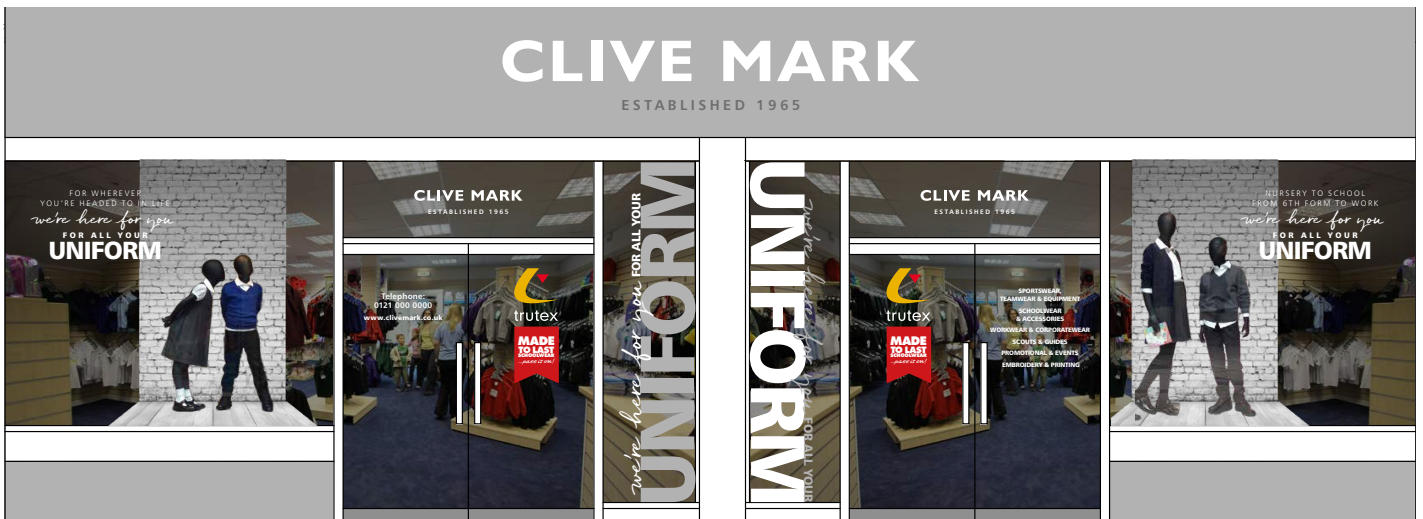

CLIVE MARK

ESTABLISHED 1965

New store now open!

CLIVE MARK SCHOOLWEAR IS NOW OPEN IN
BOLDMERE, SUTTON COLDFIELD.

11-13 Boldmere Road, Sutton Coldfield B73 5UY

OPENING HOURS:

Winter hours

Monday - Saturday: 9.30am - 4.30pm
Closed Wednesdays